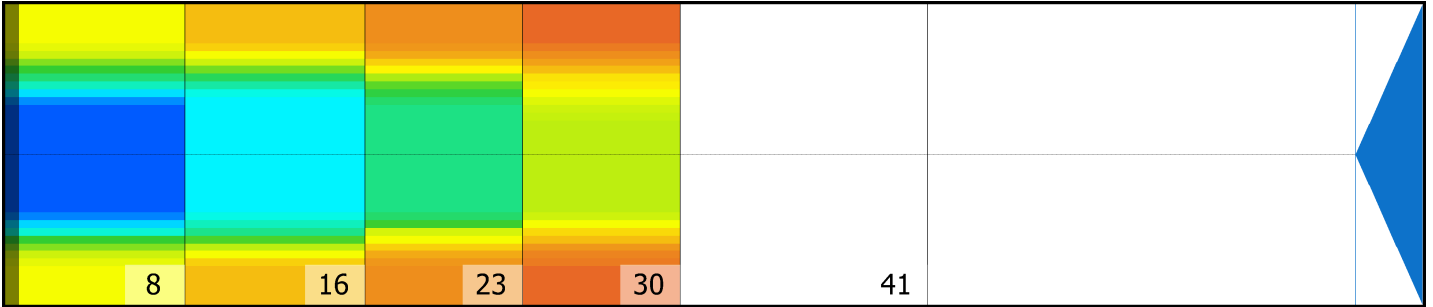

BEATENPATH

Conditioner:

Cleaner:

Zone Configuration

Cleaner Transition

Mode: Clean and Condition

Speed: Max Clean

Start Cleaner Spray: 0 Feet

Start Squeegee: 0 Feet

Start Conditioning: 6 Inches

Split Pattern: No

Zone 1	Avg	Ratio	Zone 2	Avg	Ratio
Left	27.4	3.3 : 1	Left	20.0	3.8 : 1
Right	27.4	3.3 : 1	Right	20.0	3.8 : 1
Center	91.0		Center	76.0	

Zone 3	Avg	Ratio	Zone 4	Avg	Ratio
Left	13.8	4.3 : 1	Left	10.2	3.2 : 1
Right	13.8	4.3 : 1	Right	10.0	3.2 : 1
Center	60.0		Center	33.0	

Zone 5	Avg	Ratio
Left	0.0	1.0 : 1
Right	0.0	1.0 : 1
Center	0.0	