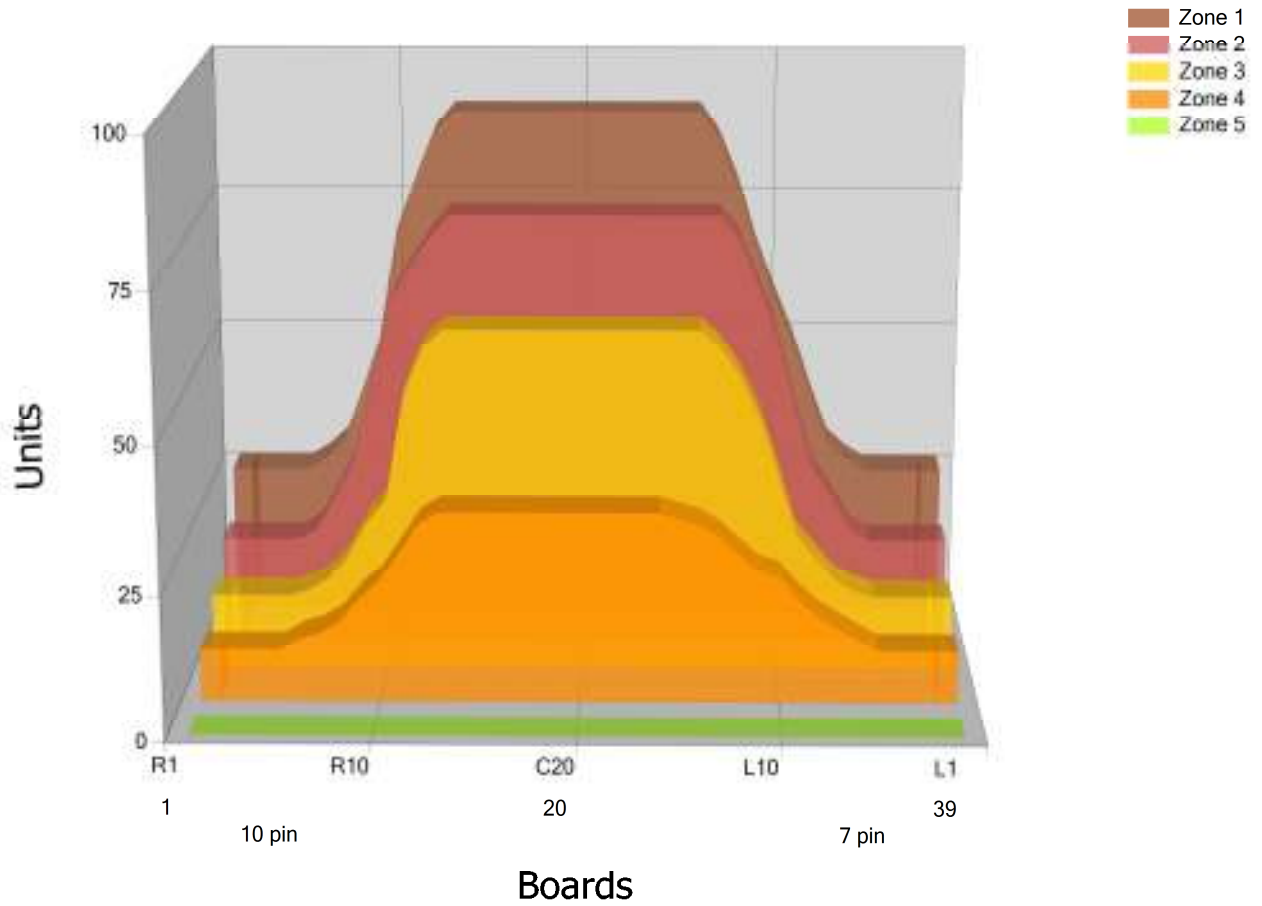

BEATENPATH

Conditioner:

Cleaner:

Zone Configuration

Cleaner Transition

Mode: Clean and Condition

Speed: Max Clean

Start Cleaner Spray: 0 Feet

Start Squeegee: 0 Feet

Start Conditioning: 6 Inches

Split Pattern: No

Zone 1	Avg	Ratio	Zone 2	Avg	Ratio
Left	27.4	3.3 : 1	Left	20.0	3.8 : 1
Right	27.4	3.3 : 1	Right	20.0	3.8 : 1
Center	91.0		Center	76.0	

Zone 3	Avg	Ratio	Zone 4	Avg	Ratio
Left	13.8	4.3 : 1	Left	10.2	3.2 : 1
Right	13.8	4.3 : 1	Right	10.0	3.2 : 1
Center	60.0		Center	33.0	

Zone 5	Avg	Ratio
Left	0.0	1.0 : 1
Right	0.0	1.0 : 1
Center	0.0	